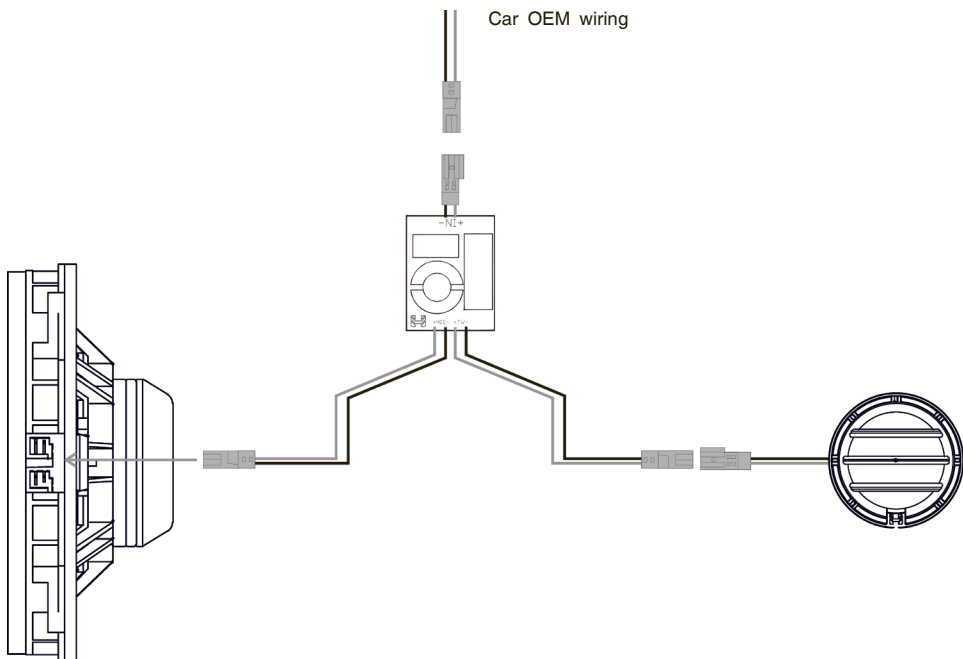

Crossover HDO-420C BMW

Subwoofer HDO-815S BMW

Tweeter HDO-420C BMW

Mid-range speaker HDO-420C BMW

Do not install crossover in the places exposed to moisture condensation, for example - under the carpet floor of the passenger's compartment, or near the air conditioner, etc. Also keep in mind that placing the crossover next to the high-current circuits of the on-board network can lead to interferences in the audio path.