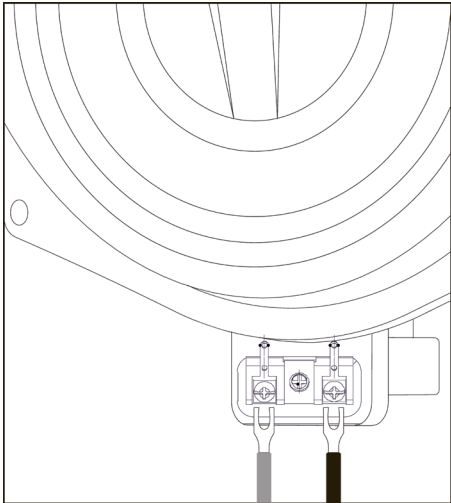

Crossover HDO-420C BMW

Subwoofer HDO-815S BMW

Tweeter HDO-420C BMW

Mid-range speaker HDO-420C BMW

Do not install crossover in the places exposed to moisture condensation, for example - under the carpet floor of the passenger's compartment, or near the air conditioner, etc. Also keep in mind that placing the crossover next to the high-current circuits of the on-board network can lead to interferences in the audio path.