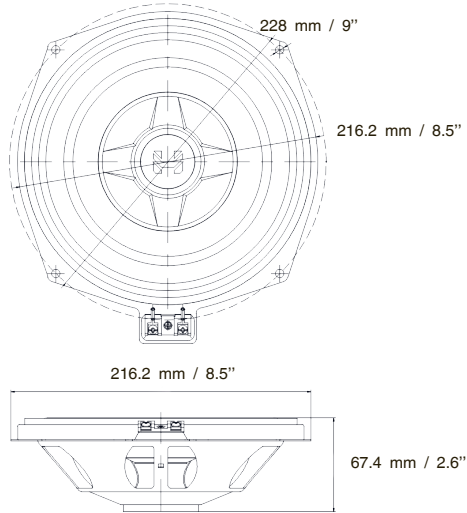

Mid-range speaker HDO-420C BMW

Subwoofer HDO-815S BMW